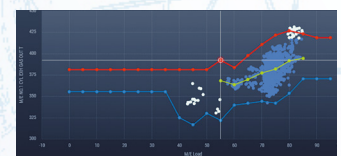

4

Knowledge Alarm

Utilize constant monitoring based on unique rules rooted in many years of experience and knowledge, and create alerts based on simultaneous monitoring for multiple pieces of shipboard equipment.

5

Fairway Alarm

Automatically sets threshold values based on actual data values. A simple configuration that combines two sets of data can create a semi-automatic alarm.

Other Functions

Alarm history display function for Data logger*1, Data comparison function (time series, other ships), New data item creation function, Data download function