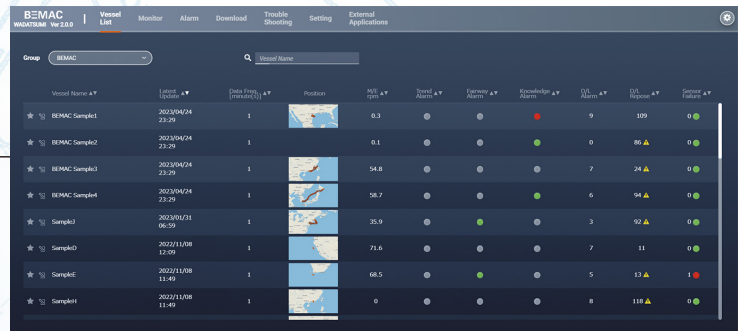

BEMAC

MaSSA-One

Function introduction

1

Vessel List

Displays a list of the status of ships equipped with MaSSA-One. Alarm status and location information can be checked at a glance.

2

Engine Monitor

Confirm ship current conditions on a single screen! Switch between menus for visual checks of main equipment statuses. Excellent system design engineering enables quick understanding of information along with user-friendly operation.