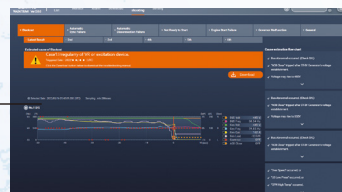

Electric Trouble-shooting

In the event of a problem with the power generation and supply system, detailed data is automatically collected and troubleshooting features used to quickly solve the problem. ※1