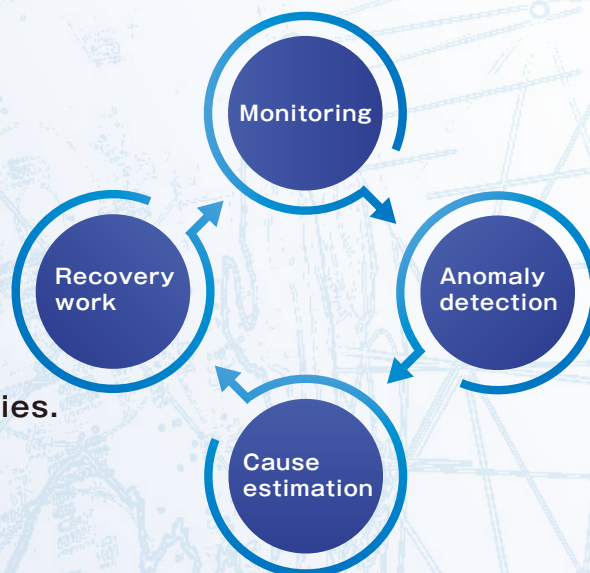

MaSSA Insight ~WADATSUMI~

Shipboard/land application with data viewer, user-defined alarms, and power generation and supply system troubleshooting

We recommend this application for customers who are considering digitalization, as it could serve to improve your overall digitalization technologies.

BEMAC

MaSSA-One

Function introduction

1

Vessel List

Displays a list of the status of ships equipped with MaSSA-One. Alarm status and location information can be checked at a glance.

2

Engine Monitor

Confirm ship current conditions on a single screen! Switch between menus for visual checks of main equipment statuses. Excellent system design engineering enables quick understanding of information along with user-friendly operation.

4

Knowledge Alarm

Utilize constant monitoring based on unique rules rooted in many years of experience and knowledge, and create alerts based on simultaneous monitoring for multiple pieces of shipboard equipment.