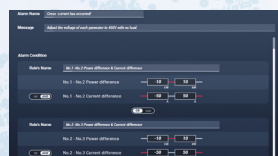

Knowledge Alarm

Utilize constant monitoring based on unique rules rooted in many years of experience and knowledge, and create alerts based on simultaneous monitoring for multiple pieces of shipboard equipment.